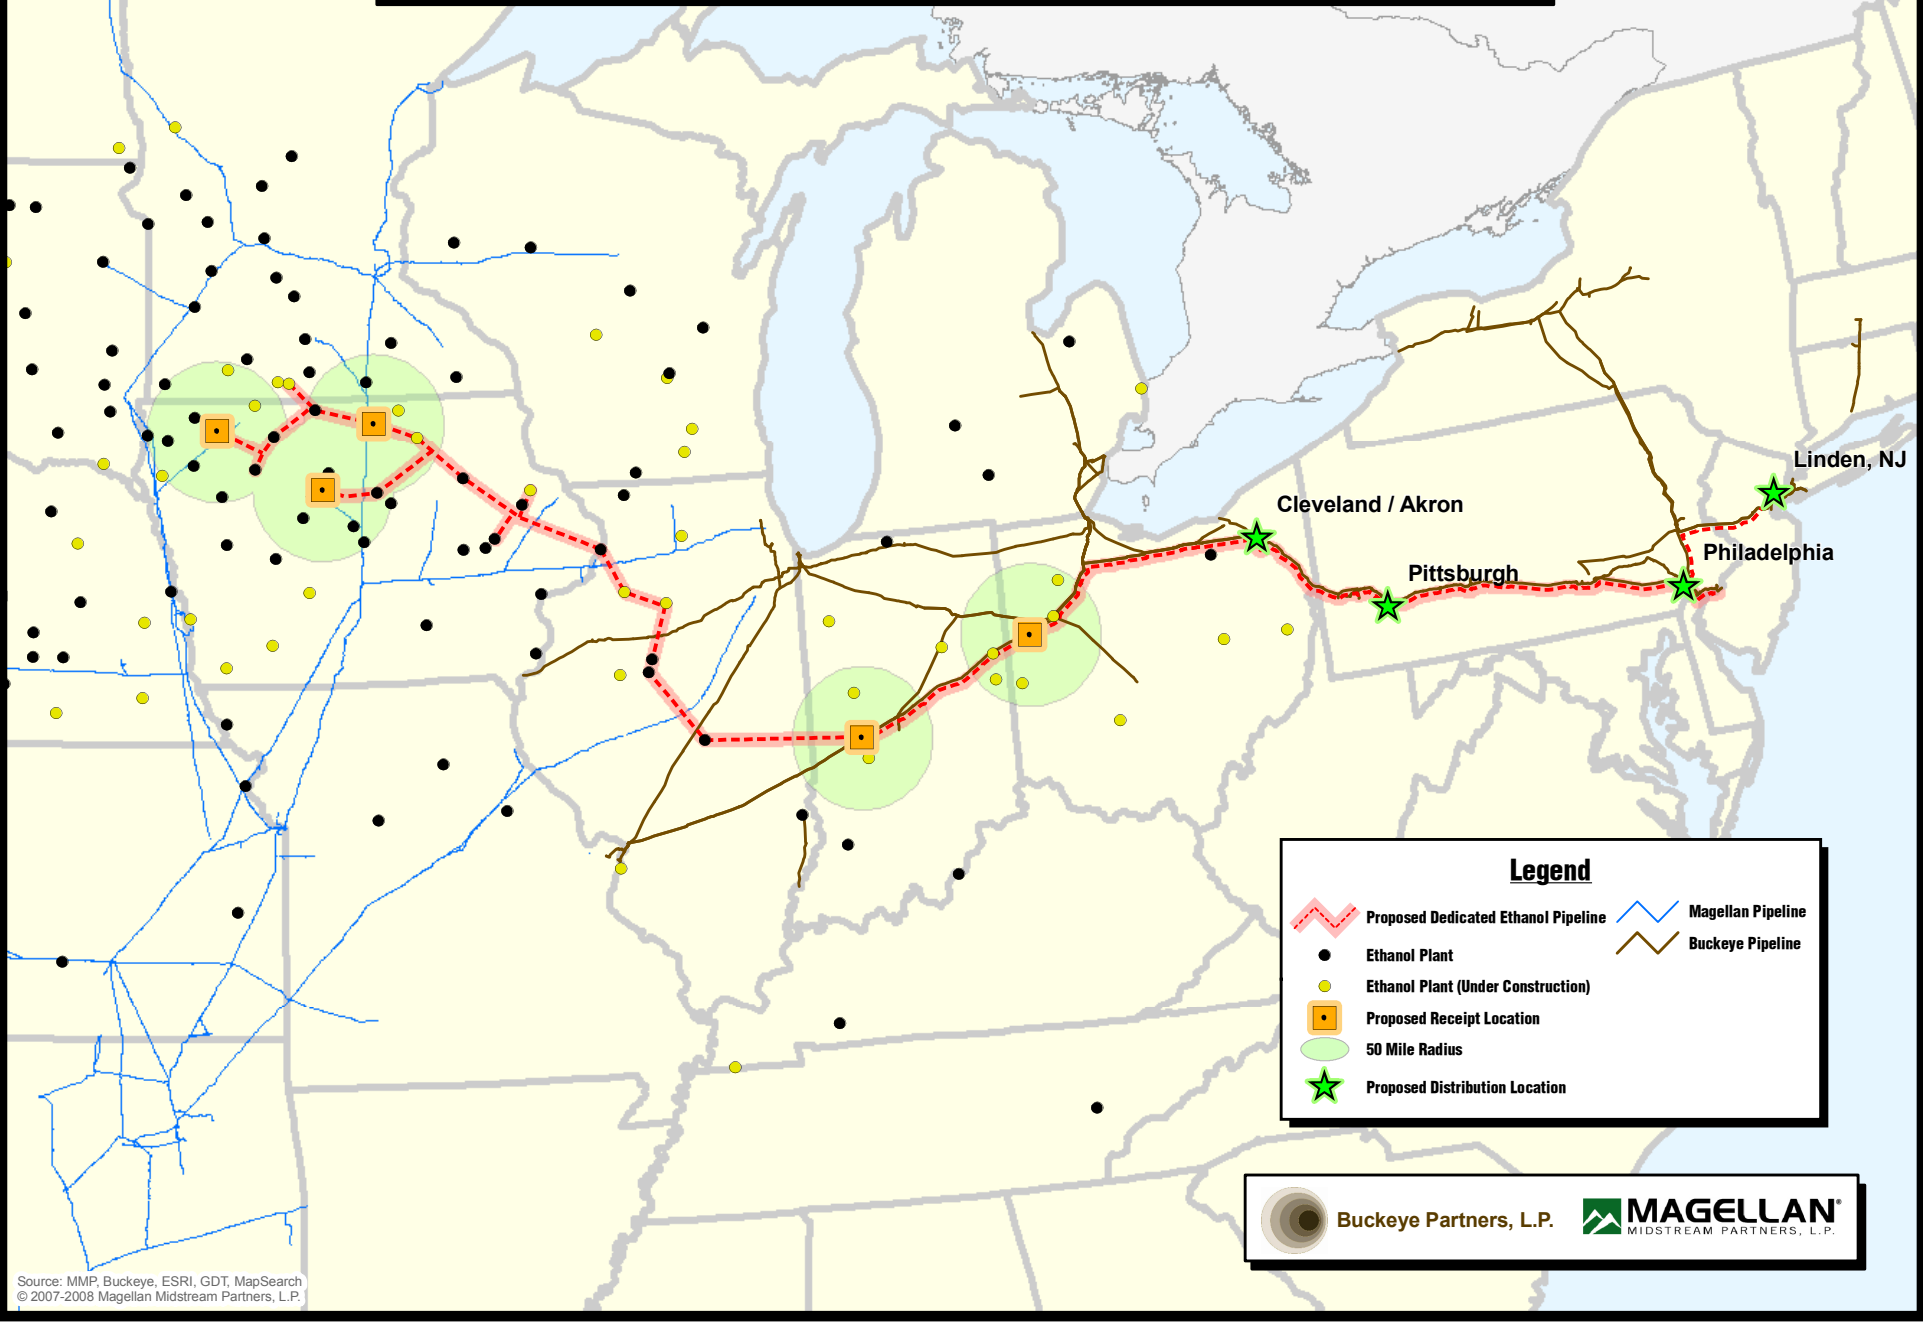

Proposed Dedicated Ethanol Pipeline Route

Legend

- Proposed Dedicated Ethanol Pipeline
- Ethanol Plant
- Ethanol Plant (Under Construction)
- Proposed Receipt Location
- 50 Mile Radius
- Proposed Distribution Location
- Magellan Pipeline
- Buckeye Pipeline

 Buckeye Partners, L.P. 

Source: MMP, Buckeye, ESRI, GDT, MapSearch
© 2007-2008 Magellan Midstream Partners, L.P.